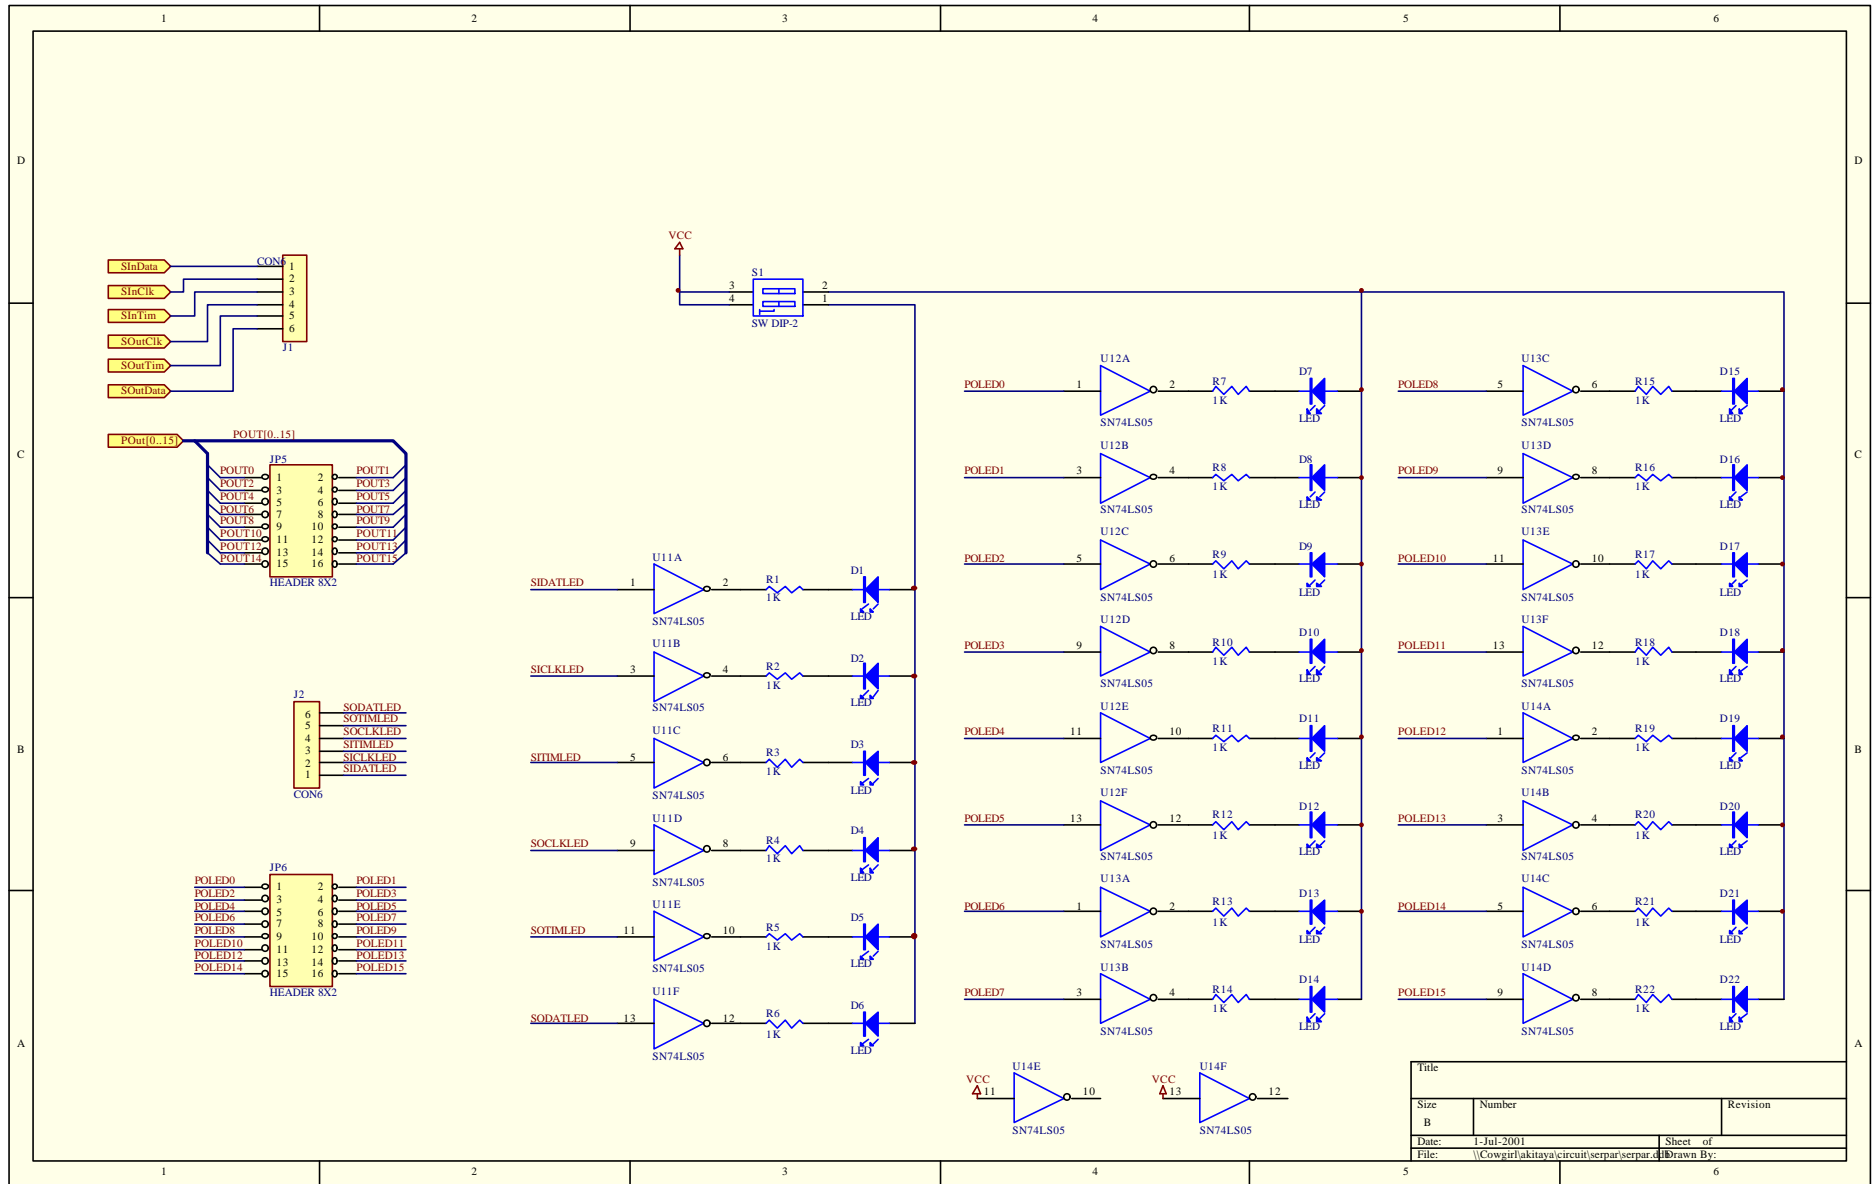

Title		
Size	Number	Revision
A4		
Date:	1-Jul-2001	Sheet of
File:	\\Cowgirl\akitava\circuit\serpar\serpar.ddb	Drawn By:

Title		
Size	Number	Revision
A4		
Date:	1-Jul-2001	Sheet of
File:	\\Cowgirl\akitaya\circuit\serpar\serpar.ddb	Drawn By:

Title		
Size	Number	Revision
A4		
Date:	1-Jul-2001	Sheet of
File:	\\Cowgirl\akitaya\circuit\serpar\serpar.ddb	Drawn By:

Title		
Size	Number	Revision
B		
Date:	1-Jul-2001	Sheet of
File:	\\Cowgirlakitaya\circuit\separ\separ.dwg Drawn By:	