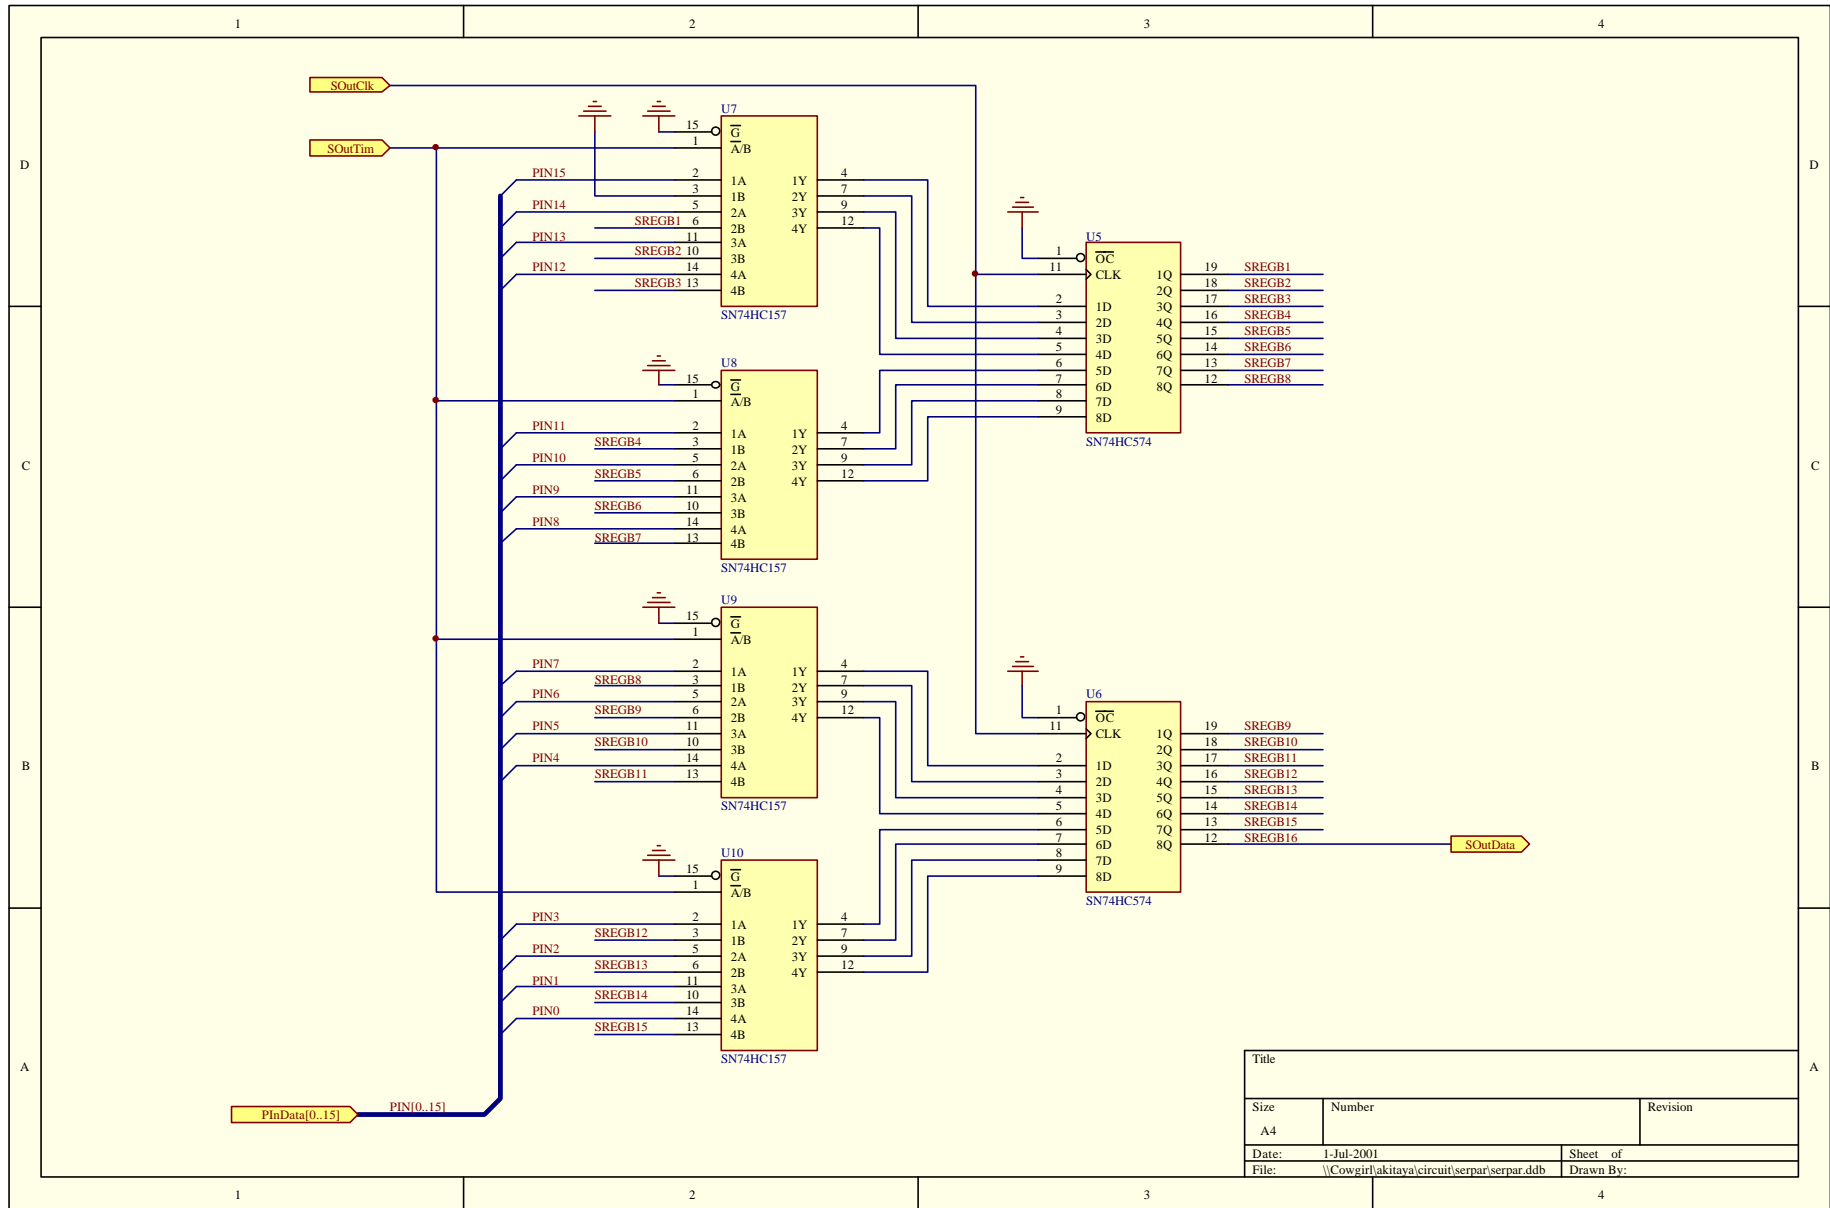

Title		
Size	Number	Revision
A4		
Date:	1-Jul-2001	Sheet of
File:	\\Cowgirl\akitava\circuit\serpar\serpar.ddb	Drawn By:

Title		
Size	Number	Revision
A4		
Date:	1-Jul-2001	Sheet of
File:	\\Cowgirl\akitaya\circuit\serpar\serpar.ddb	Drawn By:

Title		
Size	Number	Revision
A4		
Date:	1-Jul-2001	Sheet of
File:	\\Cowgirl\akitaya\circuit\serpar\serpar.ddb	Drawn By:

Title		
Size	Number	Revision
B		
Date:	1-Jul-2001	Sheet of
File:	\\Cowgirlakitaya\circuit\separ\separ.dwg Drawn By:	