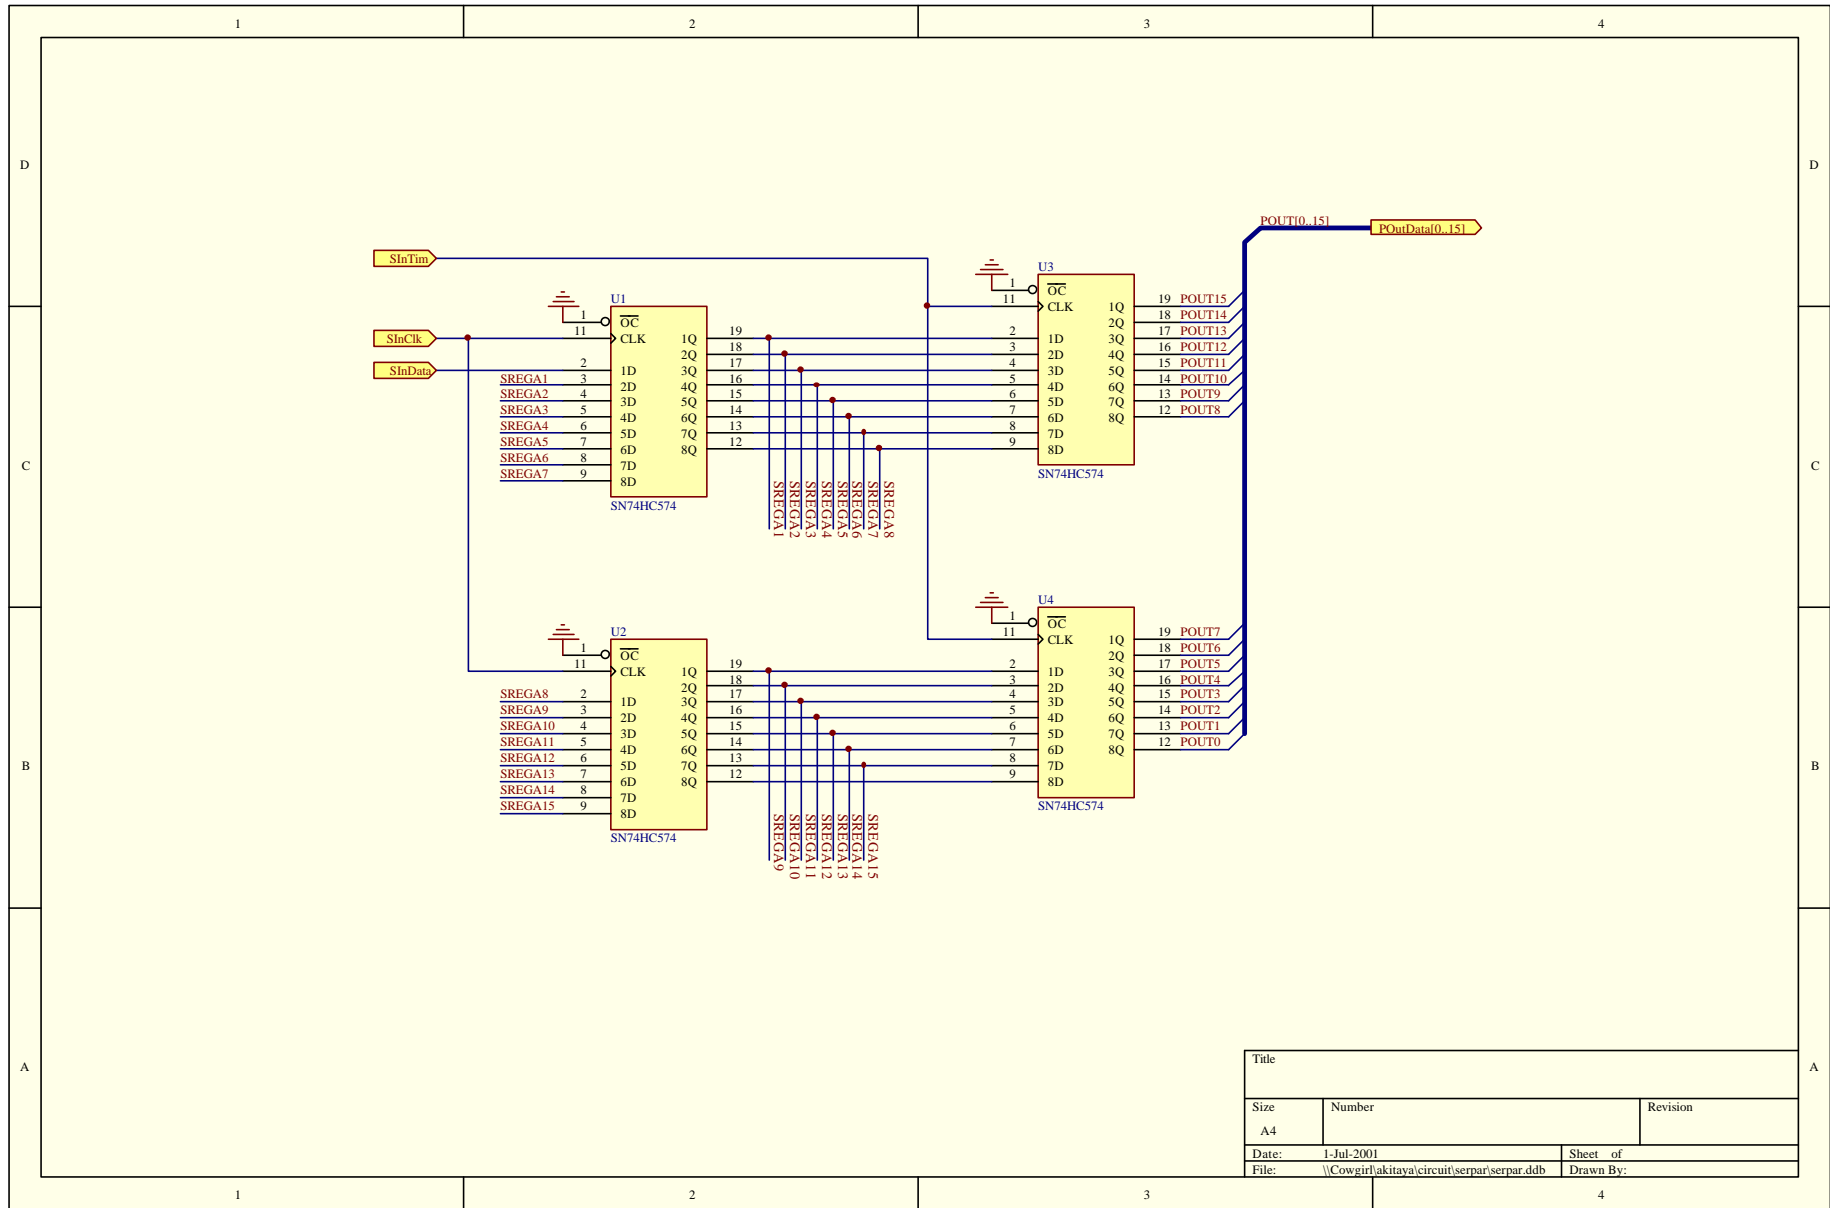

Title		
Size	Number	Revision
A4		
Date:	1-Jul-2001	Sheet of
File:	\\Cowgirl\akitava\circuit\serpar\serpar.ddb	Drawn By:

Title		
Size	Number	Revision
A4		
Date:	1-Jul-2001	Sheet of
File:	\\Cowgirl\akitaya\circuit\serpar\serpar.ddb	Drawn By:

Title		
Size	Number	Revision
A4		
Date:	1-Jul-2001	Sheet of
File:	\\Cowgirl\akitaya\circuit\serpar\serpar.ddb	Drawn By:

Title		
Size	Number	Revision
B		
Date:	1-Jul-2001	Sheet of
File:	\\Cowgirlakitaya\circuit\separ\separ.dwg Drawn By:	